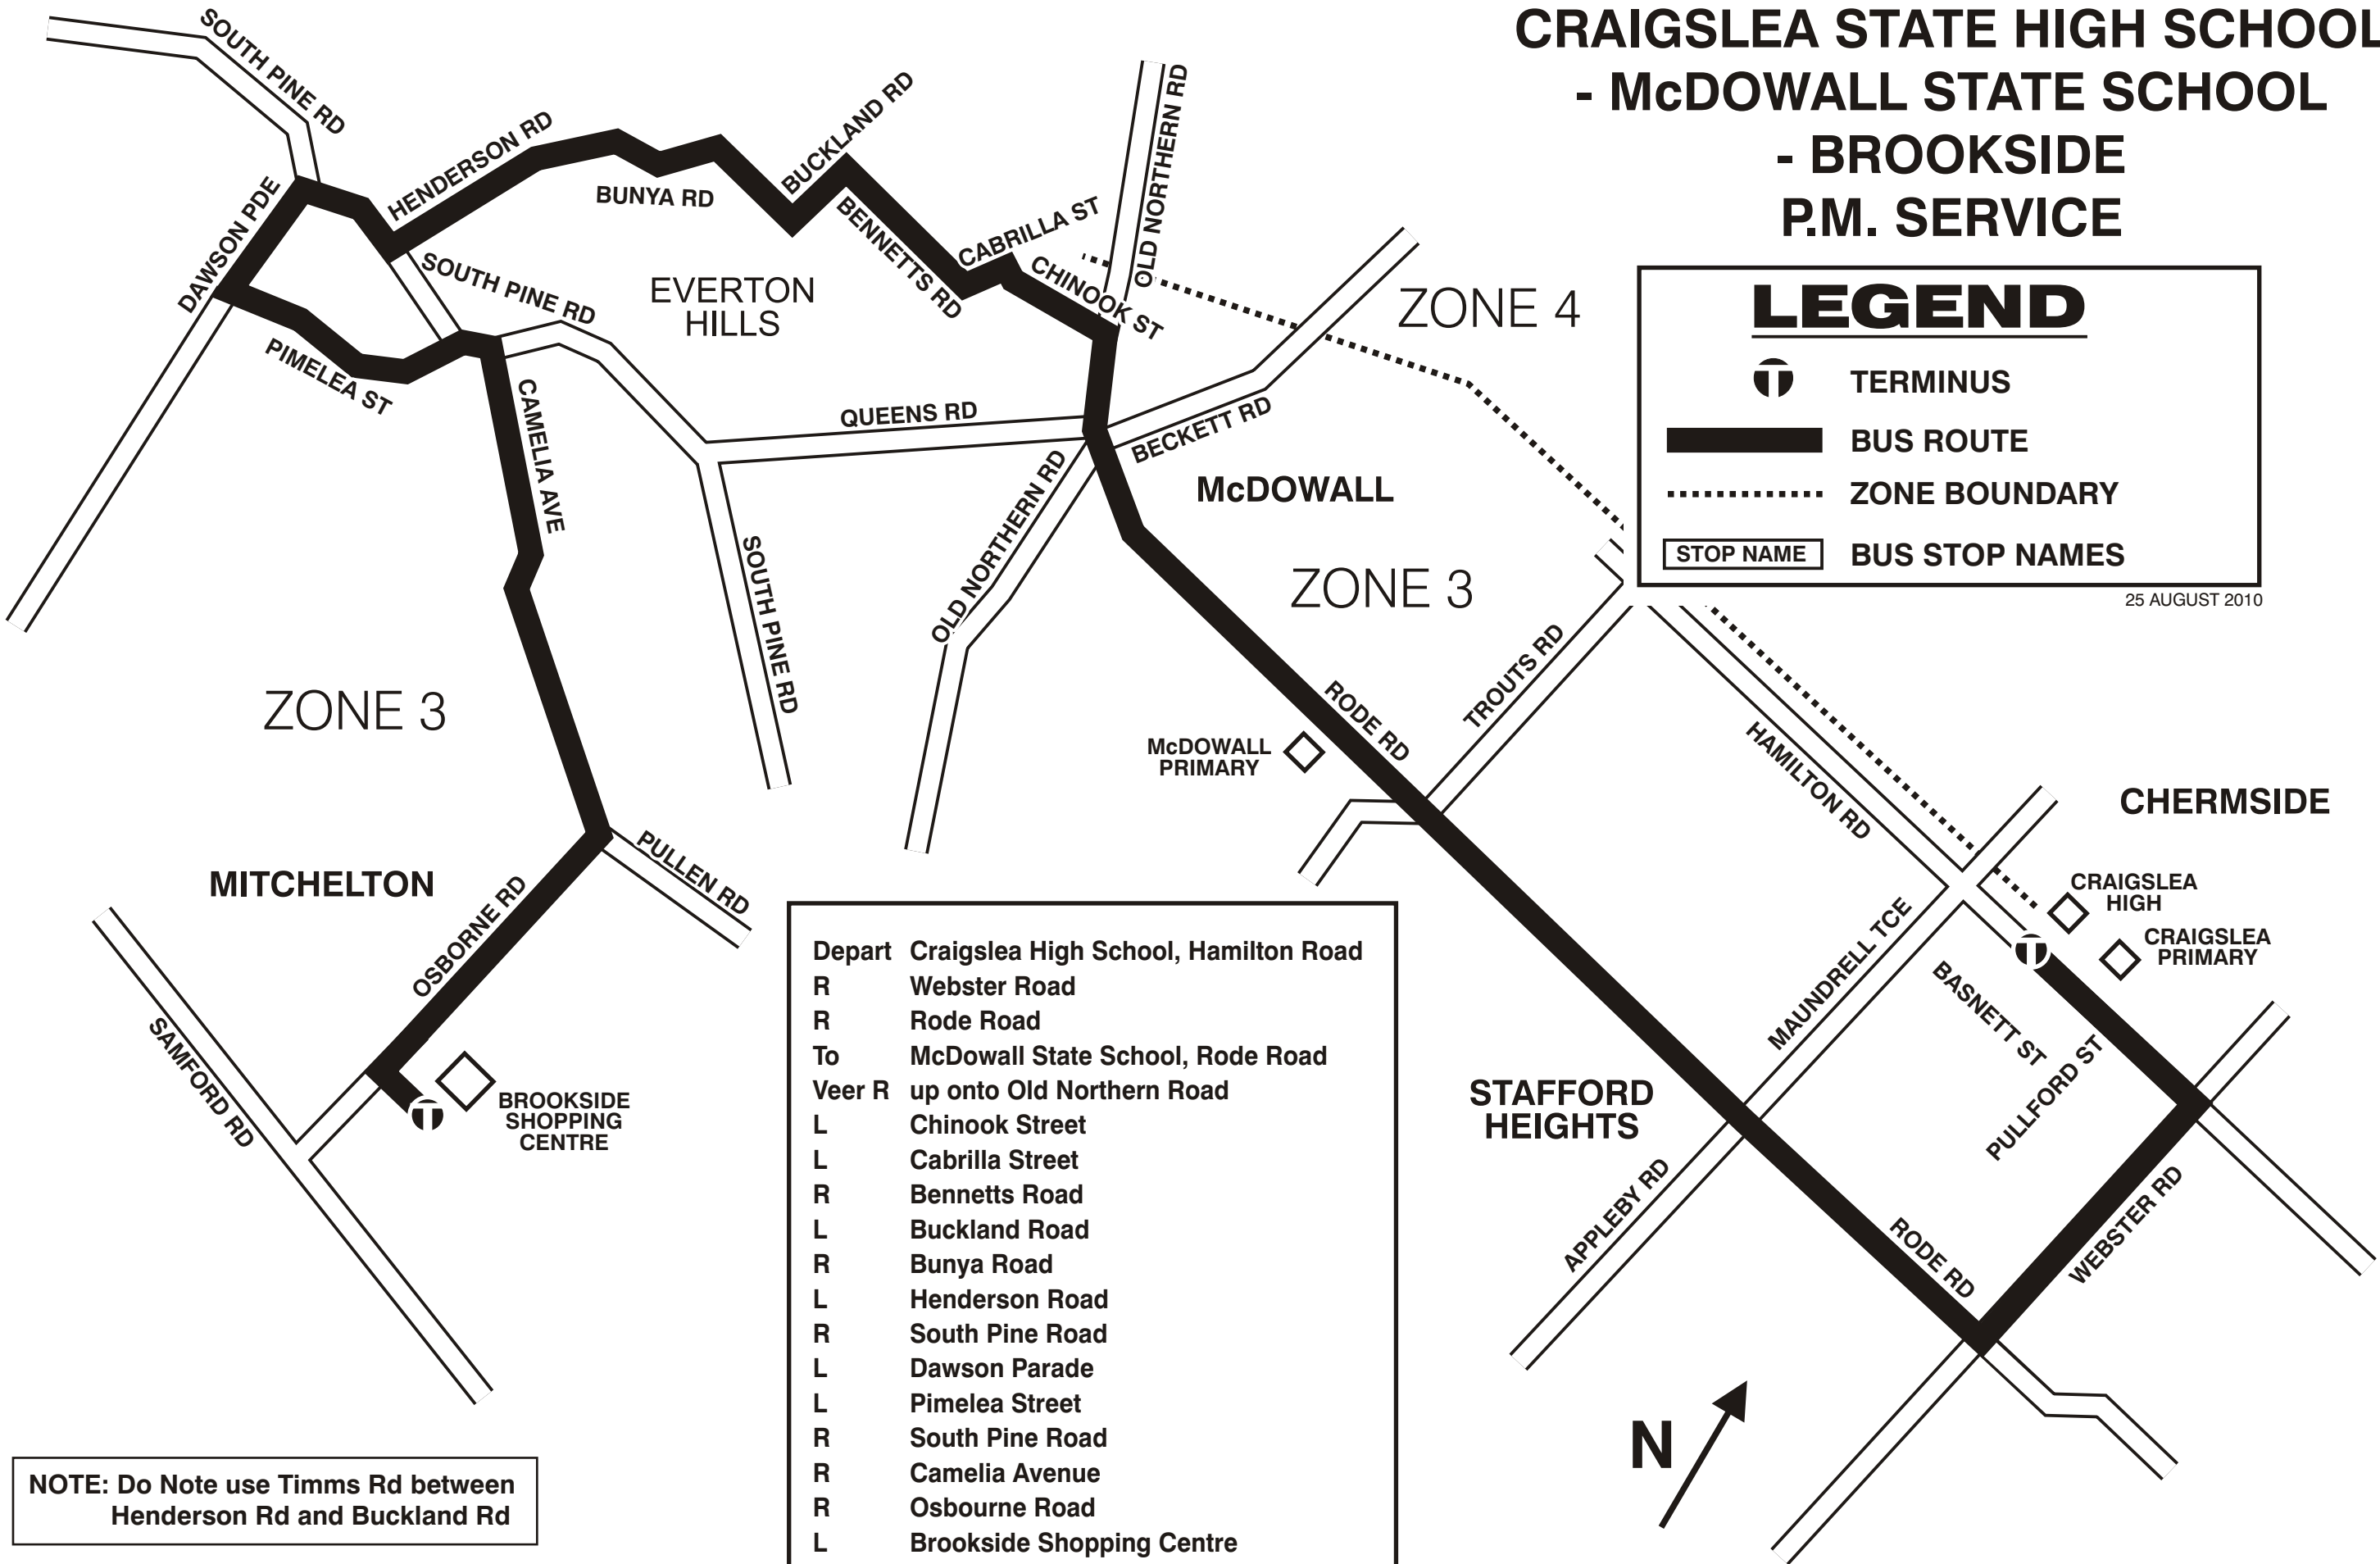

ROUTE 915

CRAIGSLEA STATE HIGH SCHOOL - McDOWALL STATE SCHOOL - BROOKSIDE P.M. SERVICE

LEGEND

- TERMINUS
- BUS ROUTE
- ZONE BOUNDARY
- STOP NAME BUS STOP NAMES

25 AUGUST 2010

- | | |
|--------|--------------------------------------|
| Depart | Craigslea High School, Hamilton Road |
| R | Webster Road |
| R | Rode Road |
| To | McDowall State School, Rode Road |
| Veer R | up onto Old Northern Road |
| L | Chinook Street |
| L | Cabrilla Street |
| R | Bennetts Road |
| L | Buckland Road |
| R | Bunya Road |
| L | Henderson Road |
| R | South Pine Road |
| L | Dawson Parade |
| L | Pimelea Street |
| R | South Pine Road |
| R | Camelia Avenue |
| R | Osbourne Road |
| L | Brookside Shopping Centre |

NOTE: Do Not use Timms Rd between Henderson Rd and Buckland Rd