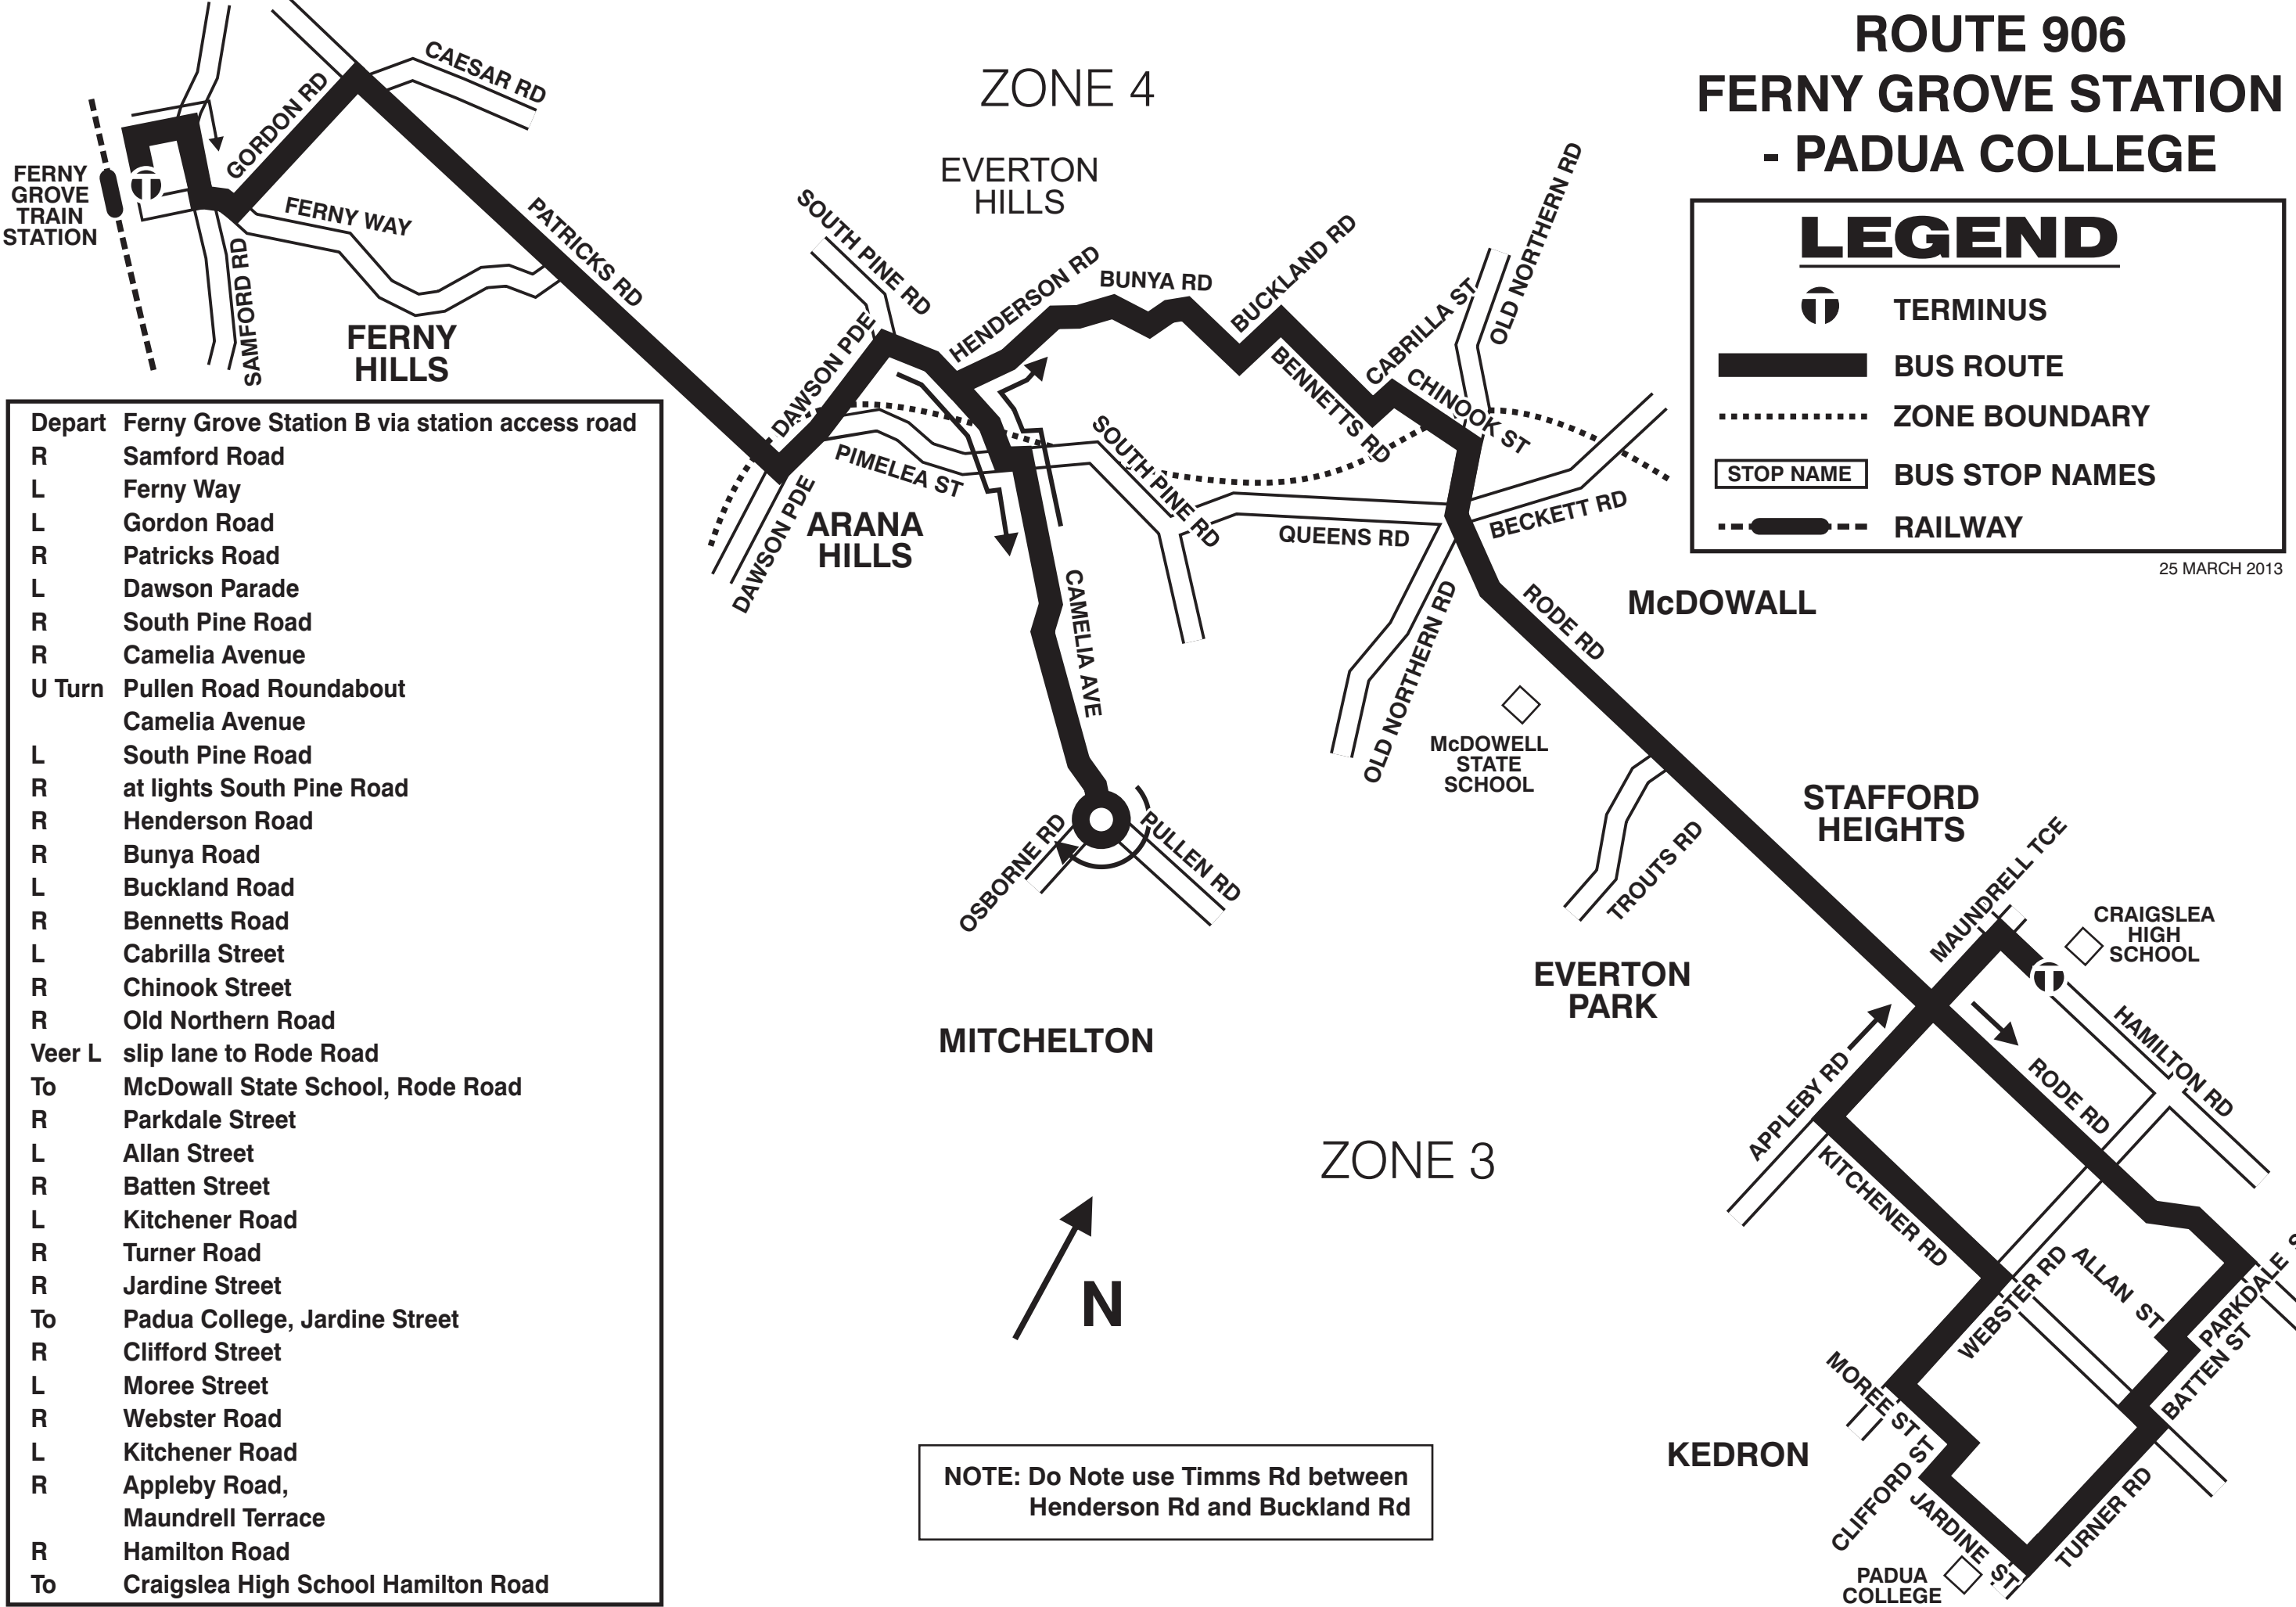

ROUTE 906 FERNY GROVE STATION - PADUA COLLEGE

LEGEND

-  TERMINUS
-  BUS ROUTE
-  ZONE BOUNDARY
-  STOP NAME
-  RAILWAY

25 MARCH 2013

- Depart FERNY GROVE STATION B via station access road
- R Samford Road
- L Ferny Way
- L Gordon Road
- R Patricks Road
- L Dawson Parade
- R South Pine Road
- R Camelia Avenue
- U Turn Pullen Road Roundabout
- Camelia Avenue
- L South Pine Road
- R at lights South Pine Road
- R Henderson Road
- R Bunya Road
- L Buckland Road
- R Bennetts Road
- L Cabrilla Street
- R Chinook Street
- R Old Northern Road
- Veer L slip lane to Rode Road
- To McDowall State School, Rode Road
- R Parkdale Street
- L Allan Street
- R Batten Street
- L Kitchener Road
- R Turner Road
- R Jardine Street
- To Padua College, Jardine Street
- R Clifford Street
- L Moree Street
- R Webster Road
- L Kitchener Road
- R Appleby Road, Maundrell Terrace
- R Hamilton Road
- To Craigslea High School Hamilton Road

NOTE: Do Not use Timms Rd between Henderson Rd and Buckland Rd